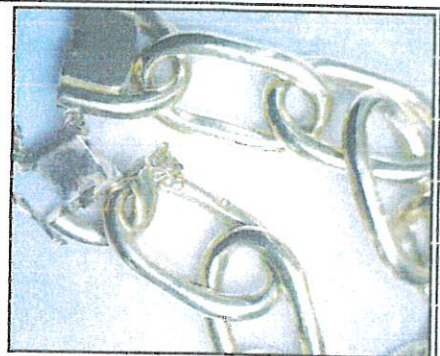

411 X

◆ BERRY'S ◆

FINE JEWELLERY WORK SHOP

99 Dixon St Wellington New Zealand
PO Box 11335
Phone 04 3856 015 Fax 04 3856 019
E-mail berrys@paradise.net.nz

Manufacturing Jewellers
Diamond Mounters
Gemmologists

Date: 8 February 2012
Valuation No: 600
Customer No: 90519
Page: 1 of 7

Certificate of Valuation

Item 1

One handmade 18ct yellow gold chain bracelet. 25x14mm oval links, drawn from 3.2mm round wire. Polished finish, stamped (18ct) with box clasp safety chain figure 8 safety catch. In good condition.

Dimensions = 18.5cm(L) x 14.7mm(W)

Item Totals:

Total Item Weight = 70.20gm
Total Metal Weight = 70.20gm estimated

X

Indemnity Value $10,000.00

Insurance Replacement Valuation $11,950.00

Item 2

One machine-made hollow 18ct yellow gold Gucci chain bracelet, polished finish, stamped (750) with 9ct yellow gold parrot clasp. Large links are 13.8x10.3mm, small ones are 5.5x3.5mm. In good condition.

Dimensions = 19cm(L) x 10.6mm(W)