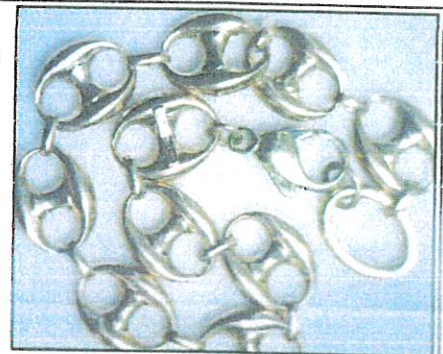

Item Totals:

Total Item Weight = 10.30gm
Total Metal Weight = 10.30gm estimated

S7

Indemnity Value $2,200.00

Insurance Replacement Valuation $2,550.00