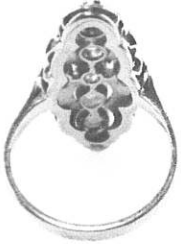

DATE COMPLETED
APRIL 12, 2022

ITEM NUMBER
6326-107591-1

DOCUMENT FUNCTION
RETAIL VALUATION

PREPARED FOR:

CUSTOMER ADDRESS:

A DIAMOND AND SYNTHETIC BLUE SAPPHIRE ART DECO RING

Hand assembled in 14 carat white gold, tested using XRF metal analysis
Stamped: 585

The ring consists of five old mine cut diamonds and two round cut synthetic blue sapphires, individually rub-over set in a cartouche shaped cluster setting head with a milled and bead finish, filigree scroll inserts and rail base support. The setting is joined to a narrow band with a rounded profile and upswept shoulders. The band measures 2.22-2.38mm in width, 1.03mm in thickness and the setting measures 24.18 x 13.18 x 5.70mm.

Finger size: L. Item weight: 4.89 grams.

Presented in very good condition showing minimal signs of wear.

Comments: The value is based on replacement for an item of similar era and quality in the current New Zealand Second Hand jewellery market.

Five (5) old mine cut natural diamonds

Measurements	2.50mm - 3.40mm in diameter x ~2.07mm in depth.
Weight Range	0.073 ct. - 0.183 ct.
Estimated Total Weight	0.530 ct.
Colour	I - L
Clarity	S12 - I1
Comments	3=2.50-2.80mm, 2=3.30-3.40mm. One diamond is chipped