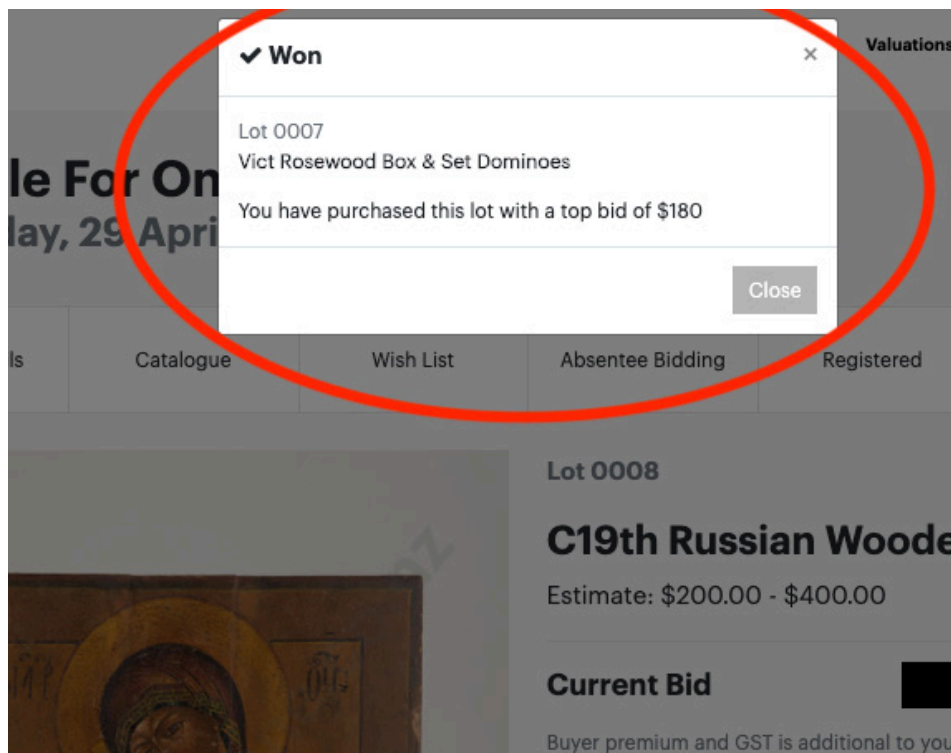

If you are successful on a lot this notice will pop up, click **Close** to bid on next lot.